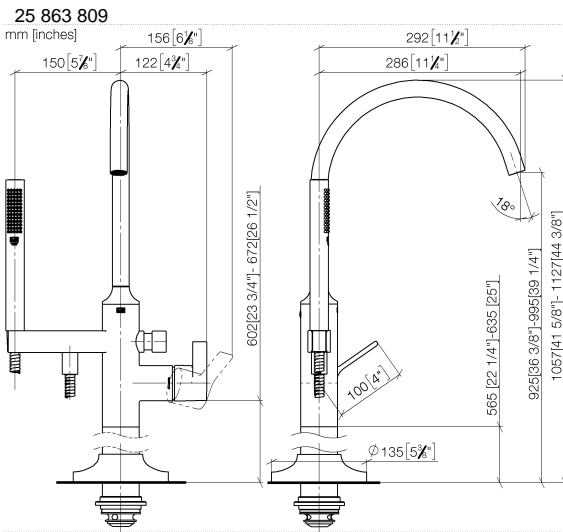

VAIA Single-lever bath mixer with stand pipe for free-standing assembly with hand shower set - Chrome

VAIA