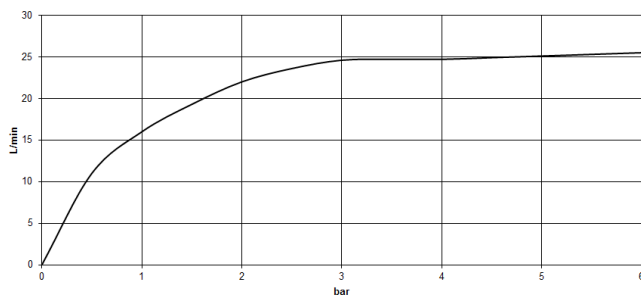

Required miscellaneous

Concealed floor mounting -

35 945 970 90

- max. recess depth 150 mm
- min. recess depth 80 mm

VAIA Single-lever bath mixer with stand pipe for free-standing assembly with hand shower set - Chrome

VAIA

Flow rate chart

Certificates

Belgaqua_19_77_27. WRAS_2001027. IAPMO_4976 (2). LGA_29727. Belgaqua_24-003-27_1.

VAIA Single-lever bath mixer with stand pipe for free-standing assembly with hand shower set - Chrome